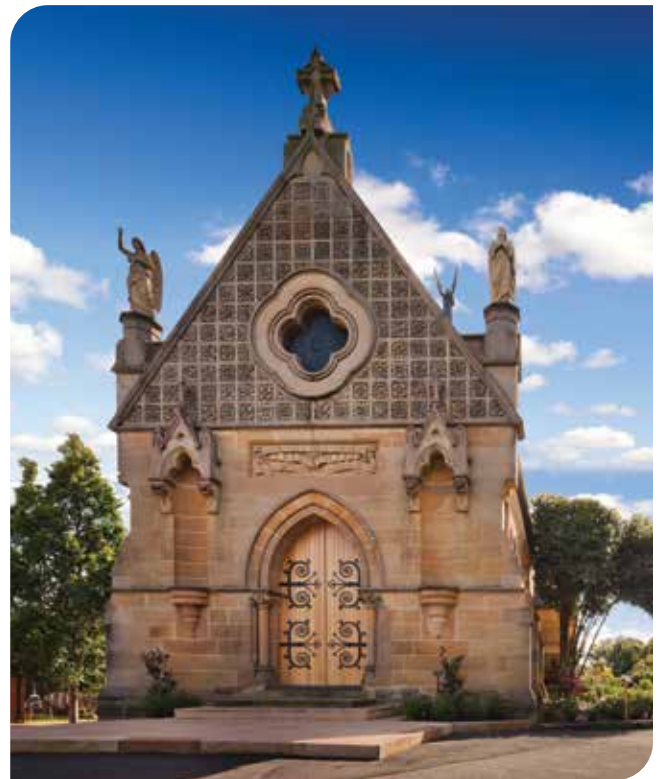

As a multi-faith and non-denominational cemetery provider, our services cater to a diverse range of communities. Our cemeteries are located at the following locations:

- ◆ Rookwood Catholic Cemetery
- ◆ North Rocks Catholic Cemetery
- ◆ Liverpool Cemetery
- ◆ Kemps Creek Memorial Park
- ◆ Macarthur Memorial Park (due for completion 2024)

Catholic Cemeteries can help families find a beautiful place to memorialise their loved ones. A peaceful place in one of our memorial gardens, niche walls or columbarium means that family and friends are free to visit any time they choose.

The iconic public space is open to all and will feature stunningly architecturally designed chapels, a world class sculpture park, native gardens, water features and boardwalks. The facilities are best in class and designed to create a place of identity and belonging for the whole community.